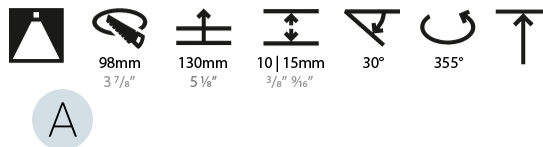

PHYSICAL

Shape: Square
Length (mm): 107
Length (in): 4 ³/₁₆"
Width (mm): 107
Width (in): 4 ³/₁₆"
Depth (mm): 112
Depth (in): 4 ⁷/₁₆"
Ceiling Thickness (mm): 10 / 12.5 / 15
Ceiling Thickness (in): 3/8 or 1/2 or 9/16
Min. Recessing Depth (mm): 130
Min. Recessing Depth (in): 5 ¹/₈"
Light Distribution: Adjustable / Downlight
Weight (kg): 0.479
Weight (lbs): 1.06
Fixture Finish: SSR / BKV / CWI / CRY / HAB / LAG / UFT / ITA / RUA / RUR / MIC / FTG / MYG / TWT / LOD / PUS / FRO / FUP / KIA / POP / BLS / SPG / MEY / GOH / GUM / CHC / COM / ABZ / JAG / OBR / MOS / ROR
Fixture Material: Aluminum Die Cast
Cut-out Measurements: 98mm / 3 7/8"

ELECTRICAL

Lamp Type: LED (Zhaga Standard)
Input Wattage (W): 13.2 / 16.5
Total Output Wattage (W): 12 / 14
Dimming: Tri-Mode (Non-Dimming and Phase Dimming (120Vac only) and 0-10V Dimming)
Driver Included: No
Driver Location: Recessed Housing
Driver Type: Constant Current - Universal
Driver Class: Class 2
Housing: See components
Input Voltage (V): 120 - 277
Constant Current (MA): 350

LED

Number of LEDs: 1
Color Temperature (°K): 2700 / 3000 / 3500 / 4000
Max. Delivered Lumen (lm): 850 / 950 / 1019 / 1040
Nominal Lumen (lm): 960 / 1070 / 1156 / 1180
CRI: >90 CRI
Lamp Life (hrs): 50000

OPTICAL

Reflector°: 10
Adjustability: Rotational 355°; Tilt 30°

RATINGS AND CERTIFICATIONS

Certified By: Certified for North American Standards
IP rating: IP20