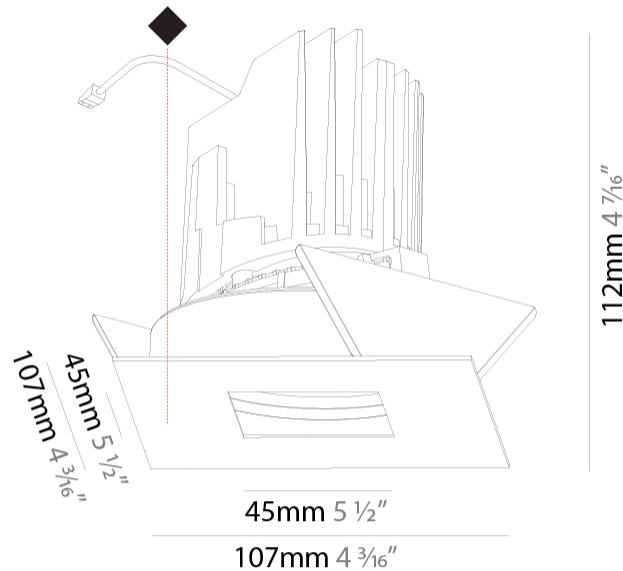

PHYSICAL

Shape: Square
Length (mm): 107
Length (in): 4 ³/₁₆"
Width (mm): 107
Width (in): 4 ³/₁₆"
Depth (mm): 112
Depth (in): 4 ⁷/₁₆"
Ceiling Thickness (mm): 10 / 12.5 / 15
Ceiling Thickness (in): 3/8 or 1/2 or 9/16
Min. Recessing Depth (mm): 130
Min. Recessing Depth (in): 5 ¹/₈"
Light Distribution: Adjustable / Downlight
Weight (kg): 0.479
Weight (lbs): 1.06
Fixture Finish: SSR / BKV / CWI / CRY / HAB / LAG / UFT / ITA / RUA / RUR / MIC / FTG / MYG / TWT / LOD / PUS / FRO / FUP / KIA / POP / BLS / SPG / MEY / GOH / GUM / CHC / COM / ABZ / JAG / OBR / MOS / ROR
Fixture Material: Aluminum Die Cast
Cut-out Measurements: 98mm / 3 7/8"

ELECTRICAL

Lamp Type: LED (Zhaga Standard)
Input Wattage (W): 13.2 / 16.5
Total Output Wattage (W): 12 / 14
Dimming: Tri-Mode (Non-Dimming and Phase Dimming (120Vac only) and 0-10V Dimming)
Driver Included: No
Driver Location: Recessed Housing
Driver Type: Constant Current - Universal
Driver Class: Class 2
Housing: See components
Input Voltage (V): 120 - 277
Constant Current (MA): 350

LED

Number of LEDs: 1
Color Temperature (°K): 2700 / 3000 / 3500 / 4000
Max. Delivered Lumen (lm): 850 / 950 / 1019 / 1040
Nominal Lumen (lm): 960 / 1070 / 1156 / 1180
CRI: >90 CRI
Lamp Life (hrs): 50000

OPTICAL

Reflector°: 10
Adjustability: Rotational 355°; Tilt 30°

RATINGS AND CERTIFICATIONS

Certified By: Certified for North American Standards
IP rating: IP20