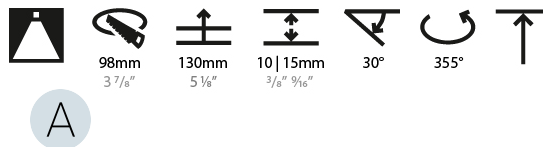

PHYSICAL

Shape: Square
Length (mm): 107
Length (in): 4 ³/₁₆"
Width (mm): 107
Width (in): 4 ³/₁₆"
Depth (mm): 112
Depth (in): 4 ⁷/₁₆"
Ceiling Thickness (mm): 10 / 12.5 / 15
Ceiling Thickness (in): 3/8 or 1/2 or 9/16
Min. Recessing Depth (mm): 130
Min. Recessing Depth (in): 5 ¹/₈"
Light Distribution: Adjustable / Downlight
Weight (kg): 0.479
Weight (lbs): 1.06
Fixture Finish: SSR / BKV / CWI / CRY / HAB / LAG / UFT / ITA / RUA / RUR / MIC / FTG / MYG / TWT / LOD / PUS / FRO / FUP / KIA / POP / BLS / SPG / MEY / GOH / GUM / CHC / COM / ABZ / JAG / OBR / MOS / ROR
Fixture Material: Aluminum Die Cast
Cut-out Measurements: 98mm / 3 7/8"

ELECTRICAL

Lamp Type: LED (Zhaga Standard)
Input Wattage (W): 16.5
Total Output Wattage (W): 14
Dimming: Tri-Mode (Non-Dimming and Phase Dimming (120Vac only) and 0-10V Dimming)
Driver Included: No
Driver Location: Recessed Housing
Driver Type: Constant Current - Universal
Driver Class: Class 2
Housing: See components
Input Voltage (V): 120 - 277
Constant Current (MA): 500

LED

Number of LEDs: 1
Color Temperature (°K): 2700 / 3000 / 3500 / 4000
Max. Delivered Lumen (lm): 940 / 980 / 1029 / 1050
Nominal Lumen (lm): 1386 / 1438 / 1511 / 1542
CRI: >90 CRI
Lamp Life (hrs): 50000

OPTICAL

Reflector°: 20 / 40 / 60
Adjustability: Rotational 355°; Tilt 30°

RATINGS AND CERTIFICATIONS

Certified By: Certified for North American Standards
IP rating: IP20